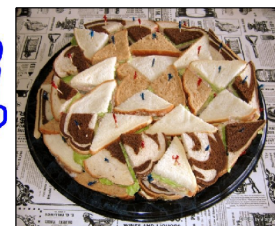

Deli Trays

We require 24 - 48 hours Notice on All Tray Orders! Please Don't wait til the last Minute!

We can make just about any Tray you can Dream up! If you don't see what you are looking for, just give us a call or check out our Website! Trays can be made 7 Days A week as long as you call ahead of time!

www.Take5Deli.com

130 W. Chisholm

Downtown Alpena, MI

Call (989) 354-0400

Fax (989) 358-8929